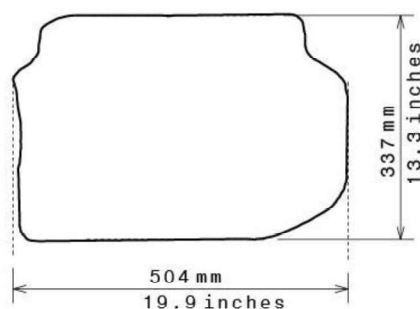

Spaghetti® Floor Mats by
NICOMAN

Best Mats for Your Car, Home & Business!

Photo for illustration purposes only.

Fitment Specifications

Make/Brand	BMW
Model/Type	5 Series
Gen/MK Code	F10/F11
Model Year	2010-2018
Body Type	Saloon/Estate
Non-Slip Type	GECKO
SKU	C 5571

Please check shape/size matches floorpan

LEFT Hand Drive

SCALE: 1/10

Set of 4

Remarks