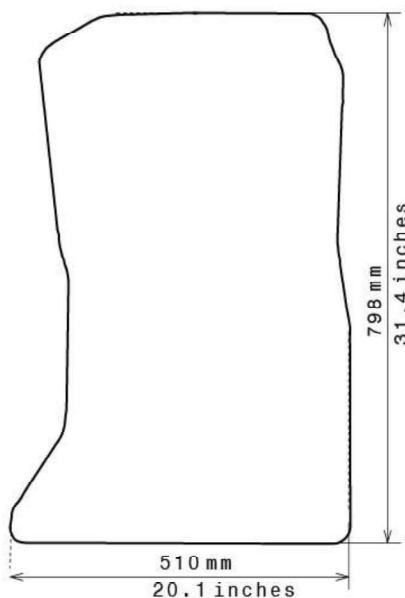

Spaghetti® Floor Mats by
NICOMAN

Best Mats for Your Car, Home & Business!

Photo for illustration purposes only.

Fitment Specifications

Make/Brand	BMW
Model/Type	5 Series
Gen/MK Code	F10/F11
Model Year	2010-2018
Body Type	Saloon/Estate
Non-Slip Type	GECKO
SKU	C 5571

Please check shape/size matches floorpan

LEFT Hand Drive

SCALE: 1/10

Set of 4

Remarks