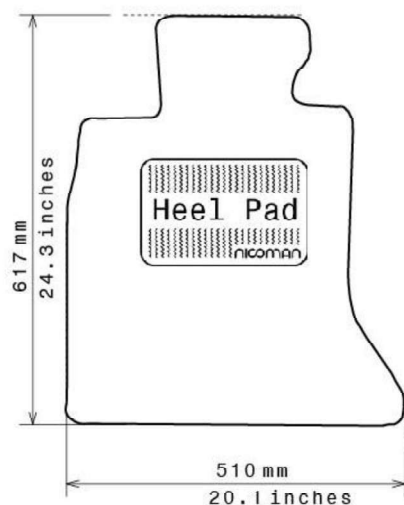

Spaghetti® Floor Mats by
NICOMAN

Best Mats for Your Car, Home & Business!

Photo for illustration purposes only.

Fitment Specifications

Make/Brand	BMW
Model/Type	5 Series
Gen/MK Code	F10/F11
Model Year	2010-2018
Body Type	Saloon/Estate
Non-Slip Type	GECKO
SKU	C 5571

Please check shape/size matches floorpan

LEFT Hand Drive

SCALE: 1/10

Set of 4

Remarks