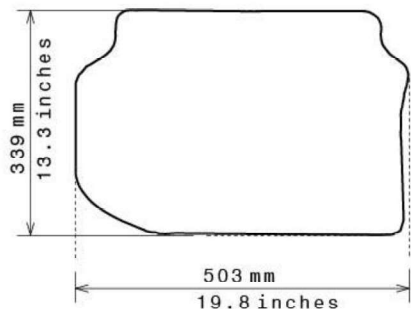

Spaghetti® Floor Mats by
NICOMAN

Best Mats for Your Car, Home & Business!

Photo for illustration purposes only.

Fitment Specifications

Make/Brand	BMW
Model/Type	5 Series
Gen/MK Code	F10/F11
Model Year	2010-2018
Body Type	Saloon/Estate
Non-Slip Type	GECKO
SKU	C 5571

Please check shape/size matches floorpan

LEFT Hand Drive

SCALE: 1/10

Set of 4

Remarks